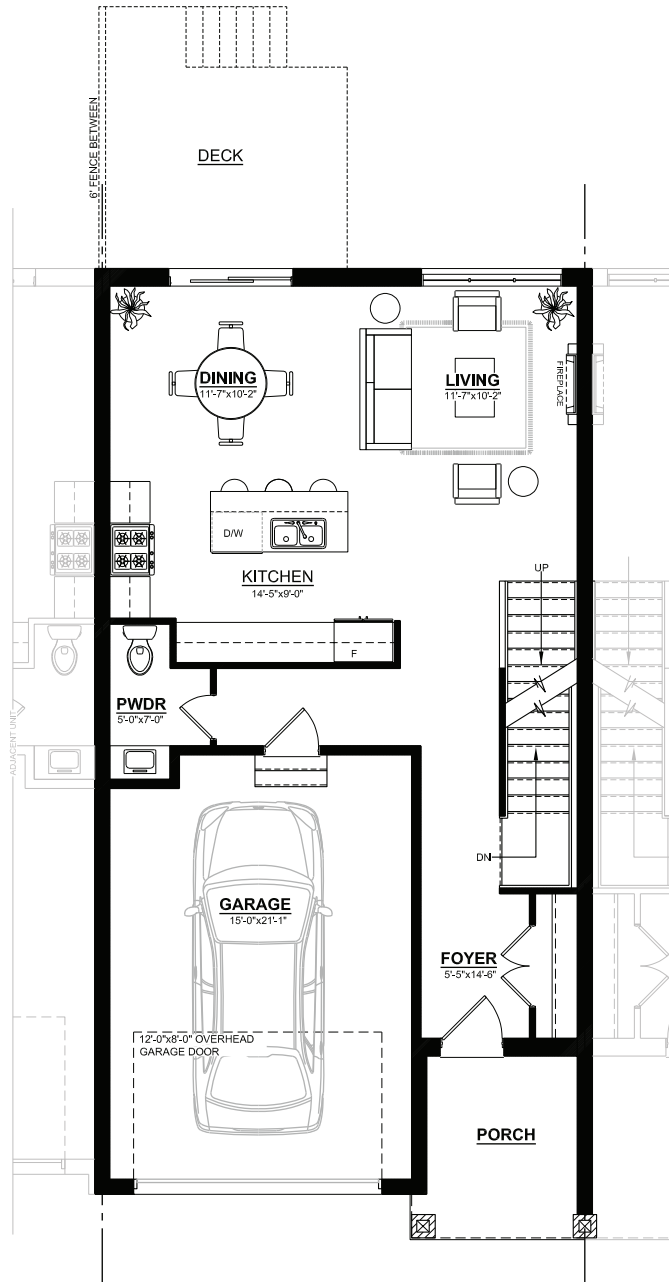

910

GAINSBOROUGH

UNIT

7

- 1869 sq ft 2 storey unit
- 3 bedrooms
- 2.5 baths
- Potential to finish the basement
- Over sized single car garage

CROWN
HOMES

GROUND FLOOR