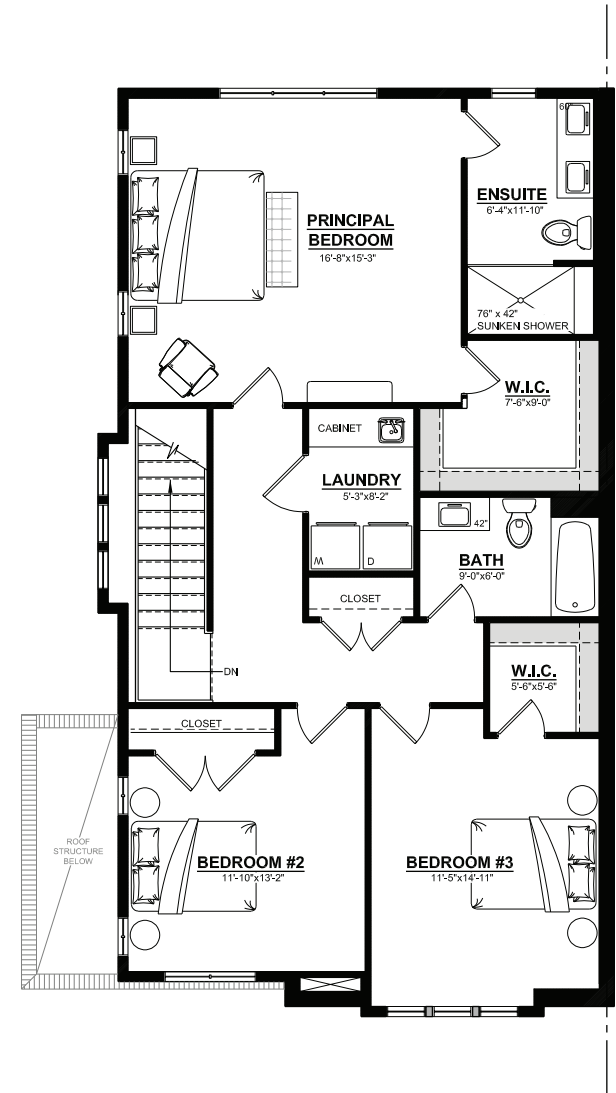

# 910

GAINSBOROUGH

UNIT

# 1

- 1869 sq ft 2 storey unit
- 3 bedrooms
- 2.5 baths
- Potential to finish the basement
- Over sized single car garage

GROUND FLOOR

2ND STOREY

**CROWN**  
HOMES

# 2

- 1857 sq ft 2 storey unit
- 3 bedrooms
- 2.5 baths
- Potential to finish the basement
- Over sized single car garage

**CROWN**  
HOMES

GROUND FLOOR

2ND STOREY

# 3

- 1869 sq ft 2 storey unit
- 3 bedrooms
- 2.5 baths
- Potential to finish the basement
- Over sized single car garage

**CROWN**  
HOMES

GROUND FLOOR

2ND STOREY