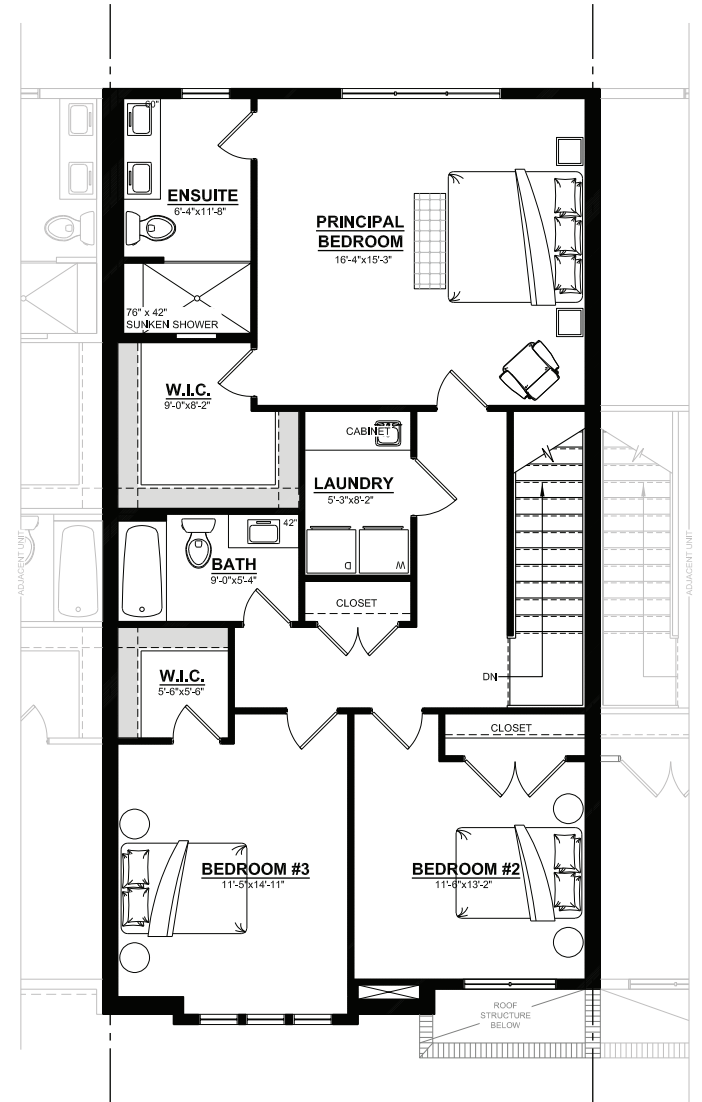

# 4

- 1869 sq ft 2 storey unit
- 3 bedrooms
- 2.5 baths
- Potential to finish the basement
- Over sized single car garage

**CROWN**  
HOMES

GROUND FLOOR

2ND STOREY

# 5

- 1869 sq ft 2 storey unit
- 3 bedrooms
- 2.5 baths
- Potential to finish the basement
- Over sized single car garage

**CROWN**  
HOMES

GROUND FLOOR

2ND STOREY