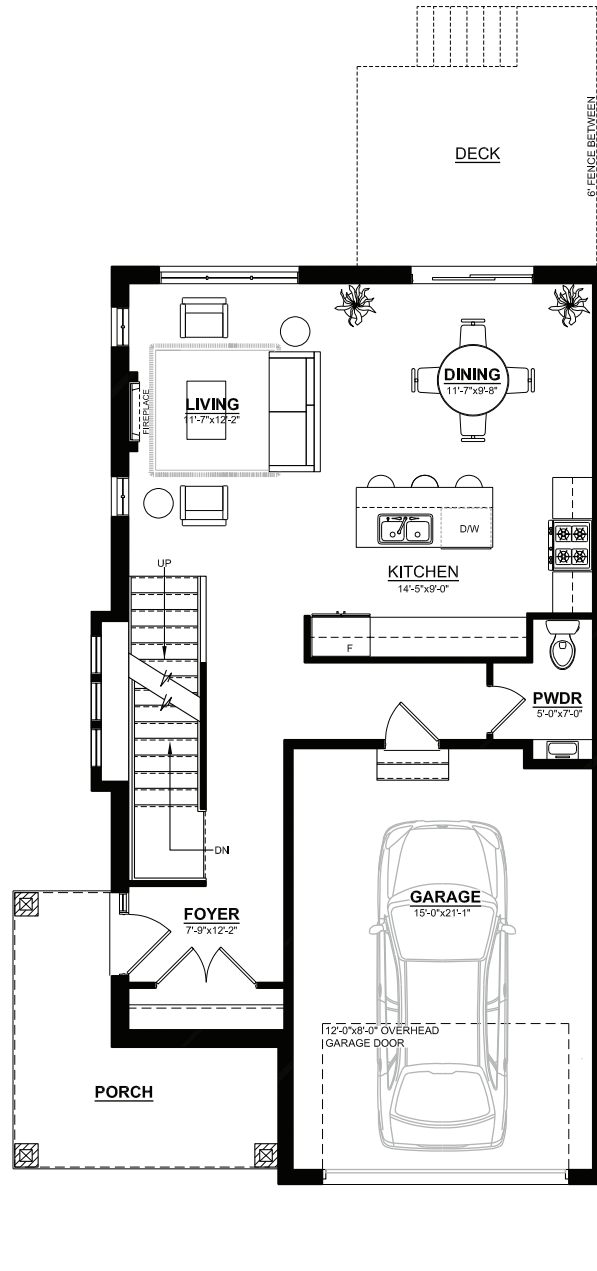

# 910

GAINSBOROUGH

UNIT

# 1

- 1869 sq ft 2 storey unit
- 3 bedrooms
- 2.5 baths
- Potential to finish the basement
- Over sized single car garage

GROUND FLOOR

2ND STOREY

**CROWN**  
HOMES

# 2

- 1857 sq ft 2 storey unit
- 3 bedrooms
- 2.5 baths
- Potential to finish the basement
- Over sized single car garage

**CROWN**  
HOMES

GROUND FLOOR

2ND STOREY

# 3

- 1869 sq ft 2 storey unit
- 3 bedrooms
- 2.5 baths
- Potential to finish the basement
- Over sized single car garage

**CROWN**  
HOMES

GROUND FLOOR

2ND STOREY