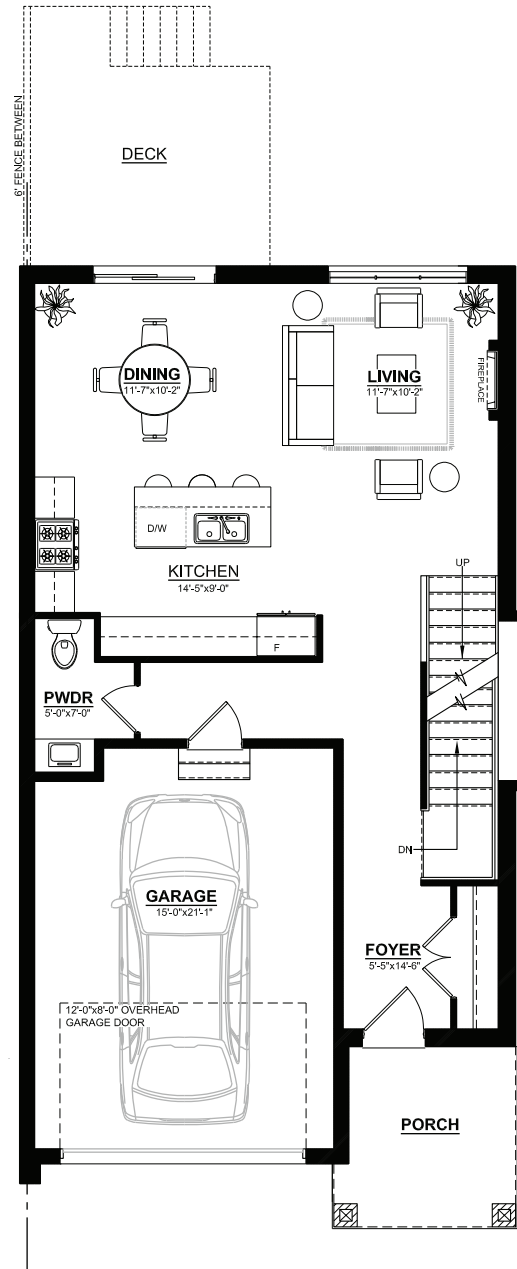

# 1

- 1869 sq ft 2 storey unit
- 3 bedrooms
- 2.5 baths
- Potential to finish the basement
- Over sized single car garage

GROUND FLOOR

2ND STOREY

**CROWN**  
HOMES

# 910

GAINSBOROUGH

UNIT

# 2

- 1857 sq ft 2 storey unit
- 3 bedrooms
- 2.5 baths
- Potential to finish the basement
- Over sized single car garage

**CROWN**  
HOMES

GROUND FLOOR

2ND STOREY

# 3

- 1869 sq ft 2 storey unit
- 3 bedrooms
- 2.5 baths
- Potential to finish the basement
- Over sized single car garage

**CROWN**  
HOMES

GROUND FLOOR

2ND STOREY