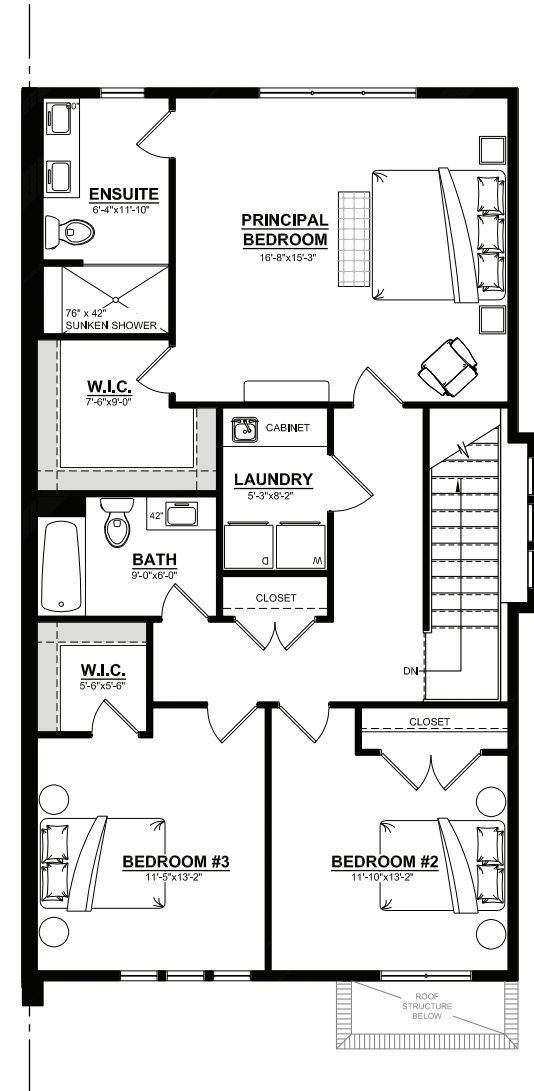

# 1

- 1869 sq ft 2 storey unit
- 3 bedrooms
- 2.5 baths
- Potential to finish the basement
- Over sized single car garage

GROUND FLOOR

2ND STOREY

**CROWN**  
HOMES

# 2

- 1857 sq ft 2 storey unit
- 3 bedrooms
- 2.5 baths
- Potential to finish the basement
- Over sized single car garage

**CROWN**  
HOMES

GROUND FLOOR

2ND STOREY

# 3

- 1869 sq ft 2 storey unit
- 3 bedrooms
- 2.5 baths
- Potential to finish the basement
- Over sized single car garage

**CROWN**  
HOMES

GROUND FLOOR

2ND STOREY