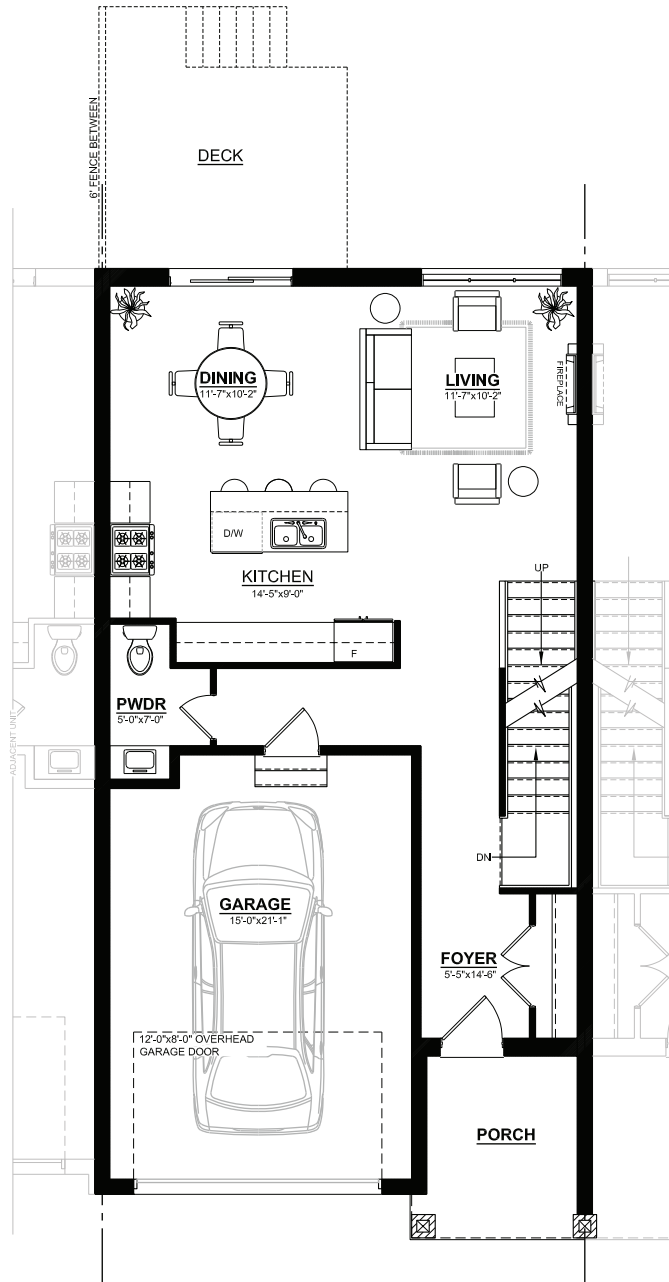

# 2

- 1857 sq ft 2 storey unit
- 3 bedrooms
- 2.5 baths
- Potential to finish the basement
- Over sized single car garage

**CROWN**  
HOMES

GROUND FLOOR

2ND STOREY

# 3

- 1869 sq ft 2 storey unit
- 3 bedrooms
- 2.5 baths
- Potential to finish the basement
- Over sized single car garage

**CROWN**  
HOMES

GROUND FLOOR

2ND STOREY

# 910

GAINSBOROUGH

UNIT

# 4

- 1869 sq ft 2 storey unit
- 3 bedrooms
- 2.5 baths
- Potential to finish the basement
- Over sized single car garage

**CROWN**  
HOMES

GROUND FLOOR

2ND STOREY