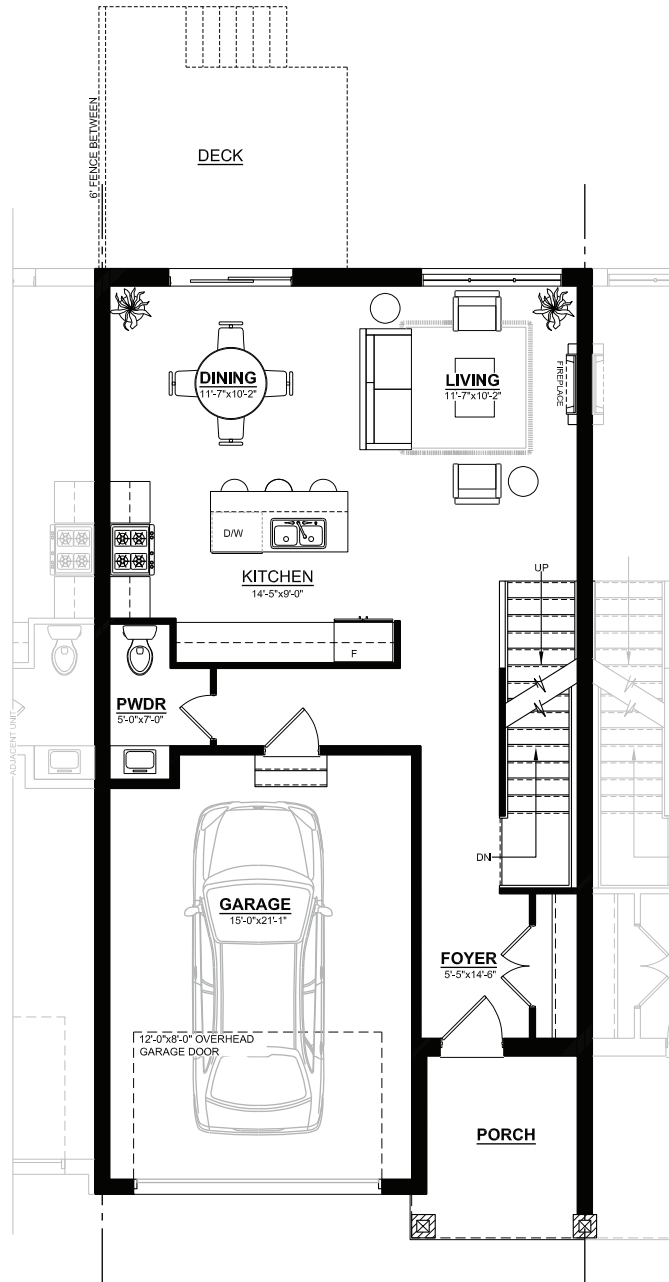

# 1

- 1869 sq ft 2 storey unit
- 3 bedrooms
- 2.5 baths
- Potential to finish the basement
- Over sized single car garage

GROUND FLOOR

2ND STOREY

**CROWN**  
HOMES

# 2

- 1857 sq ft 2 storey unit
- 3 bedrooms
- 2.5 baths
- Potential to finish the basement
- Over sized single car garage

**CROWN**  
HOMES

GROUND FLOOR

2ND STOREY

# 910

GAINSBOROUGH

UNIT

# 3

- 1869 sq ft 2 storey unit
- 3 bedrooms
- 2.5 baths
- Potential to finish the basement
- Over sized single car garage

**CROWN**  
HOMES

GROUND FLOOR

2ND STOREY