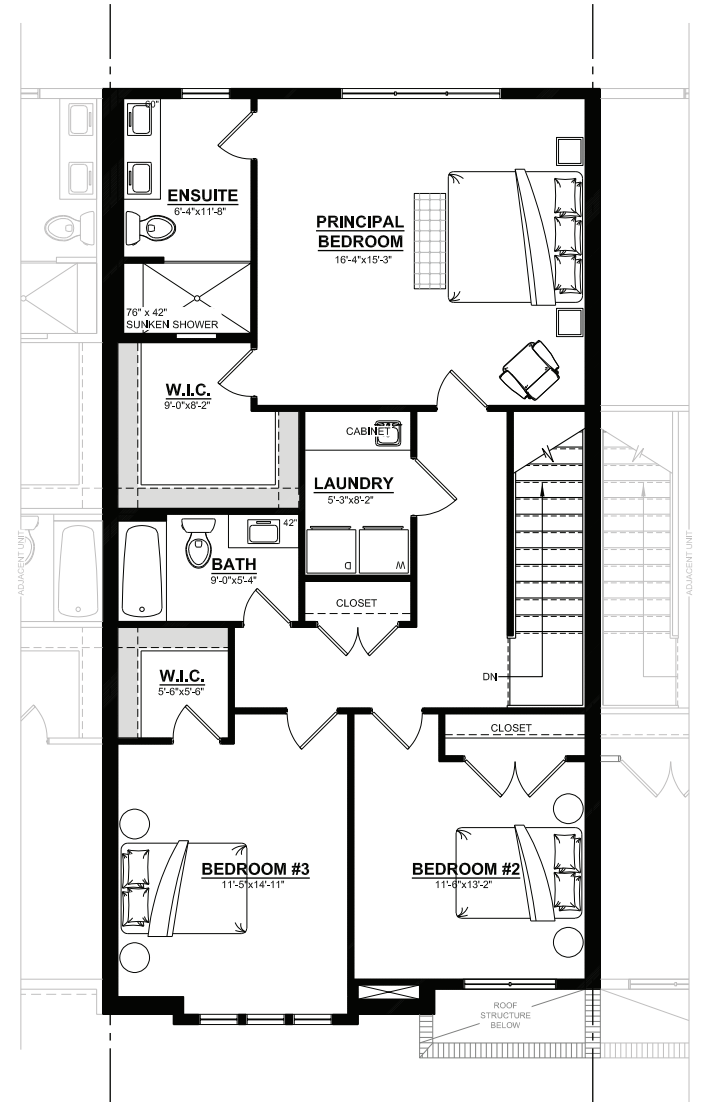

# 6

- 1869 sq ft 2 storey unit
- 3 bedrooms
- 2.5 baths
- Potential to finish the basement
- Over sized single car garage

**CROWN**  
HOMES

GROUND FLOOR

2ND STOREY