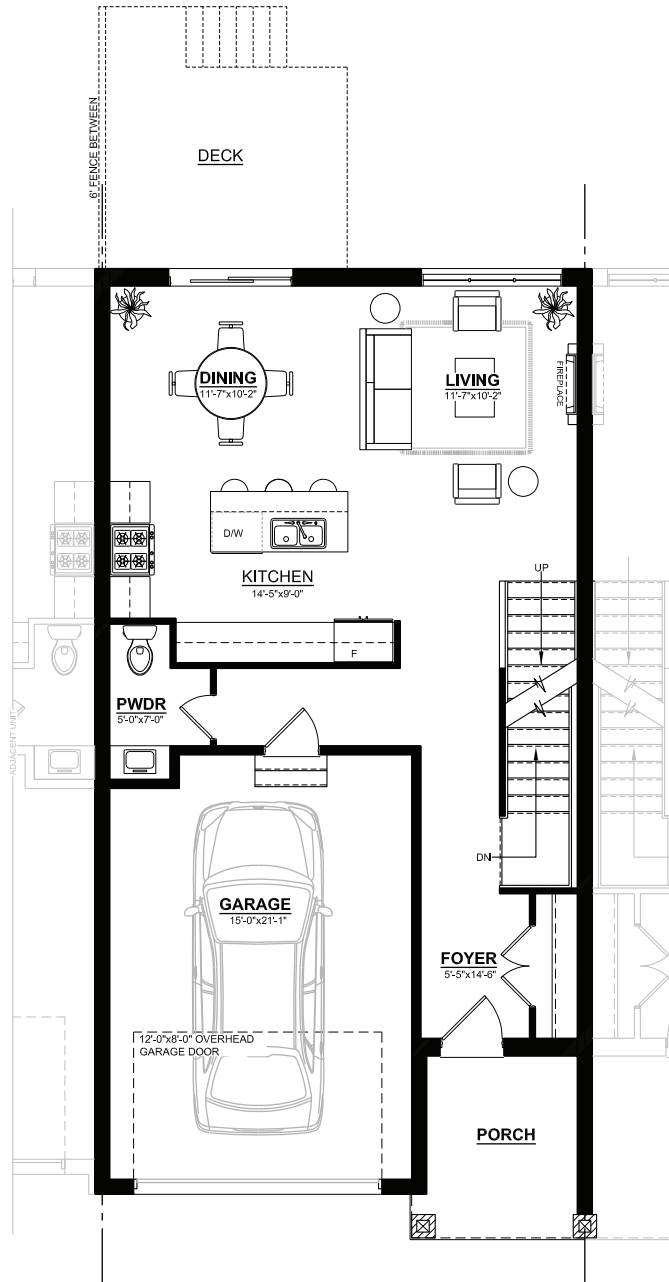

# 2

- 1857 sq ft 2 storey unit
- 3 bedrooms
- 2.5 baths
- Potential to finish the basement
- Over sized single car garage

**CROWN**  
HOMES

GROUND FLOOR

2ND STOREY

# 4

- 1869 sq ft 2 storey unit
- 3 bedrooms
- 2.5 baths
- Potential to finish the basement
- Over sized single car garage

**CROWN**  
HOMES

GROUND FLOOR

2ND STOREY

# 910

GAINSBOROUGH

UNIT

# 5

- 1869 sq ft 2 storey unit
- 3 bedrooms
- 2.5 baths
- Potential to finish the basement
- Over sized single car garage

**CROWN**  
HOMES

GROUND FLOOR

2ND STOREY