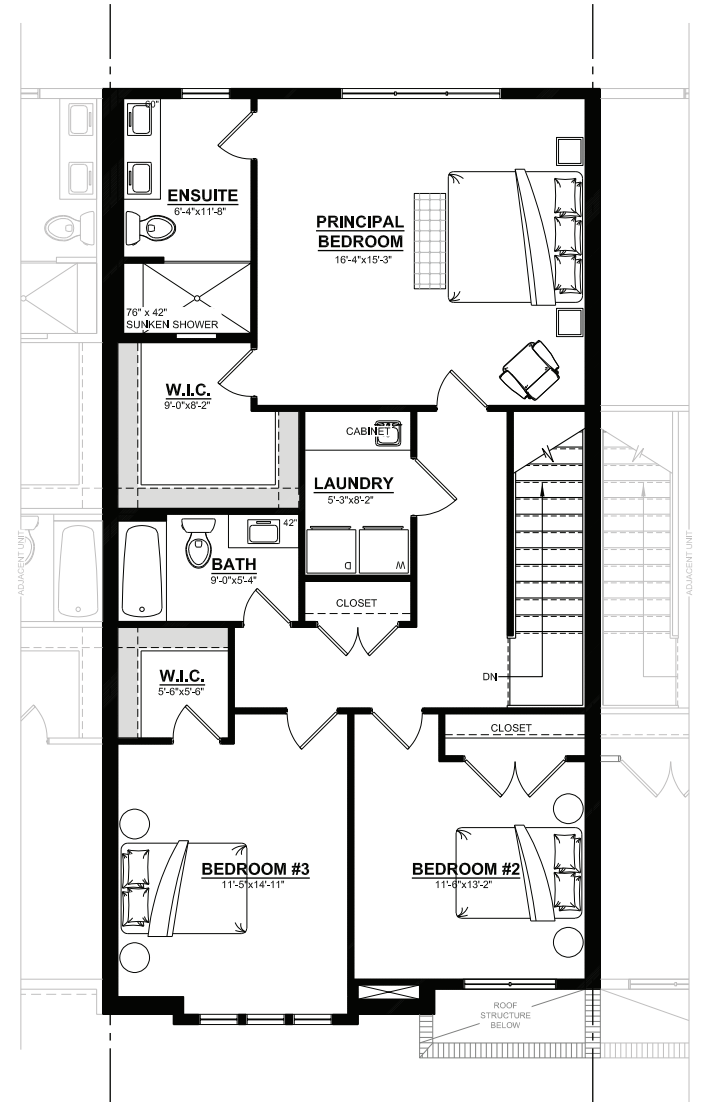

# 2

- 1857 sq ft 2 storey unit
- 3 bedrooms
- 2.5 baths
- Potential to finish the basement
- Over sized single car garage

**CROWN**  
HOMES

GROUND FLOOR

2ND STOREY

# 7

- 1869 sq ft 2 storey unit
- 3 bedrooms
- 2.5 baths
- Potential to finish the basement
- Over sized single car garage

**CROWN**  
HOMES

GROUND FLOOR

2ND STOREY