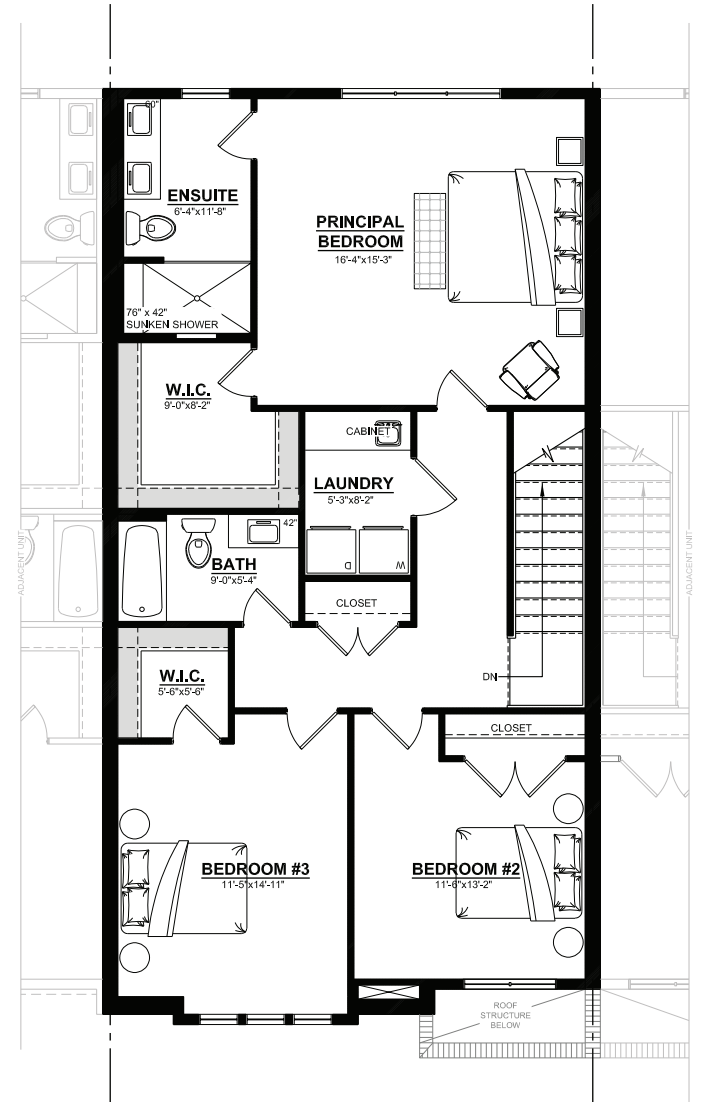

# 2

- 1857 sq ft 2 storey unit
- 3 bedrooms
- 2.5 baths
- Potential to finish the basement
- Over sized single car garage

**CROWN**  
HOMES

GROUND FLOOR

2ND STOREY

# 3

- 1869 sq ft 2 storey unit
- 3 bedrooms
- 2.5 baths
- Potential to finish the basement
- Over sized single car garage

**CROWN**  
HOMES

GROUND FLOOR

2ND STOREY

# 4

- 1869 sq ft 2 storey unit
- 3 bedrooms
- 2.5 baths
- Potential to finish the basement
- Over sized single car garage

**CROWN**  
HOMES

GROUND FLOOR

2ND STOREY