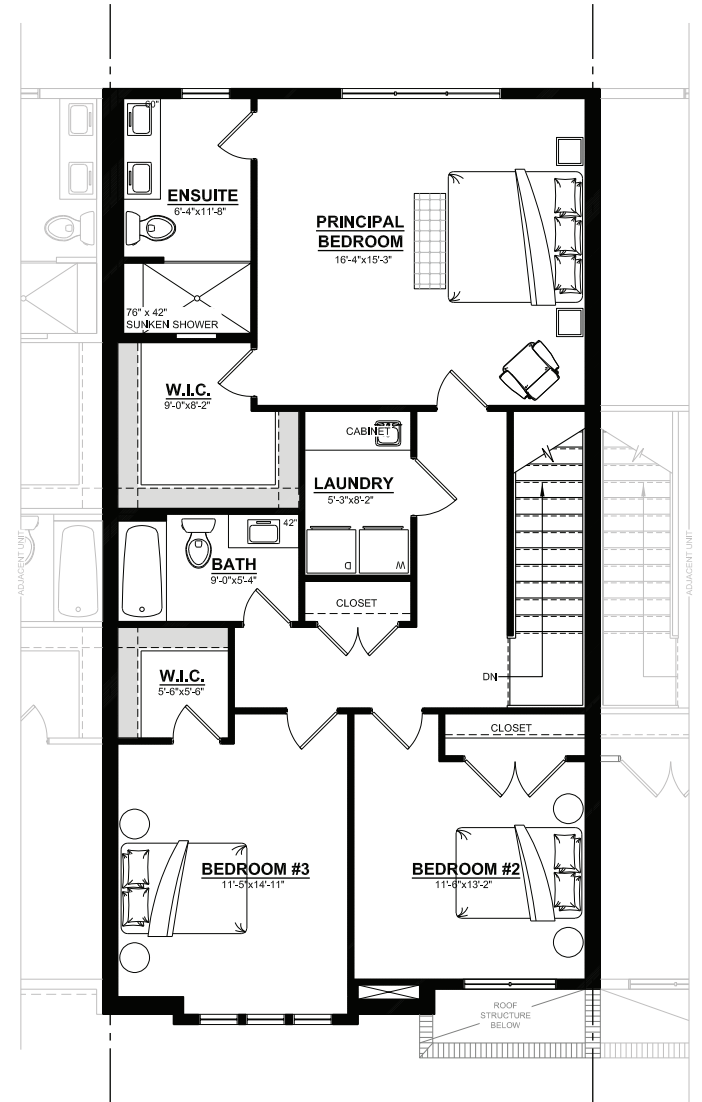

# 5

- 1869 sq ft 2 storey unit
- 3 bedrooms
- 2.5 baths
- Potential to finish the basement
- Over sized single car garage

**CROWN**  
HOMES

GROUND FLOOR

2ND STOREY