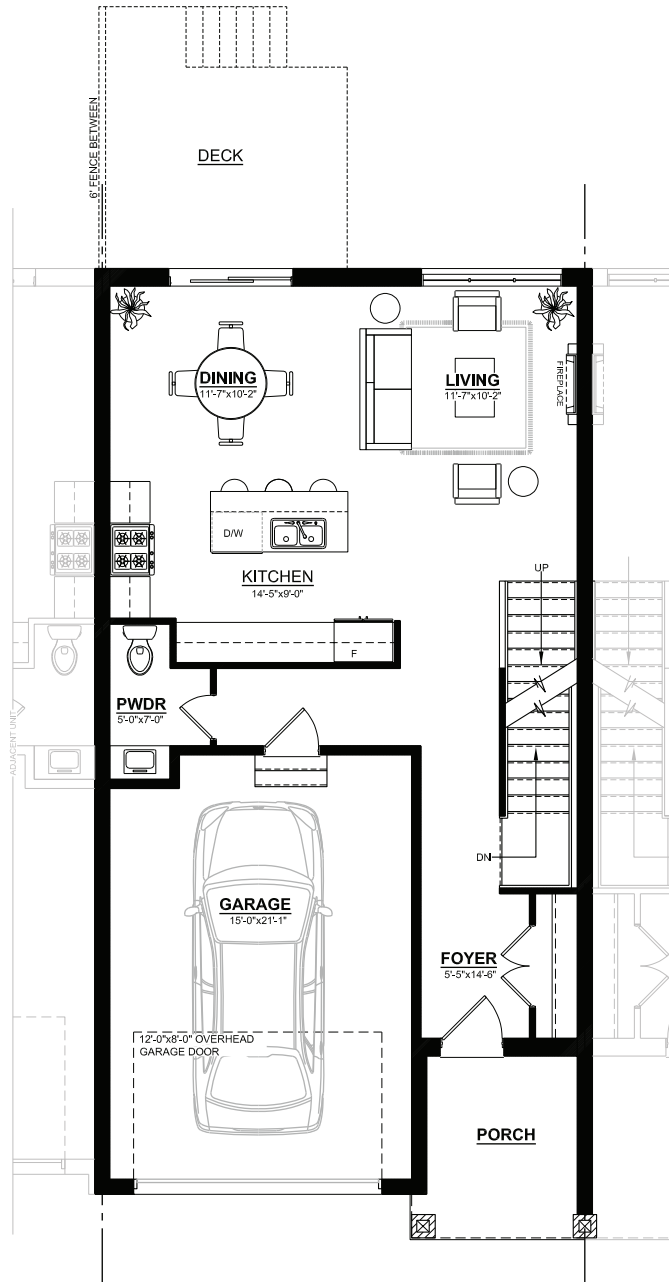

910

GAINSBOROUGH

UNIT

6

- 1869 sq ft 2 storey unit
- 3 bedrooms
- 2.5 baths
- Potential to finish the basement
- Over sized single car garage

CROWN
HOMES

GROUND FLOOR